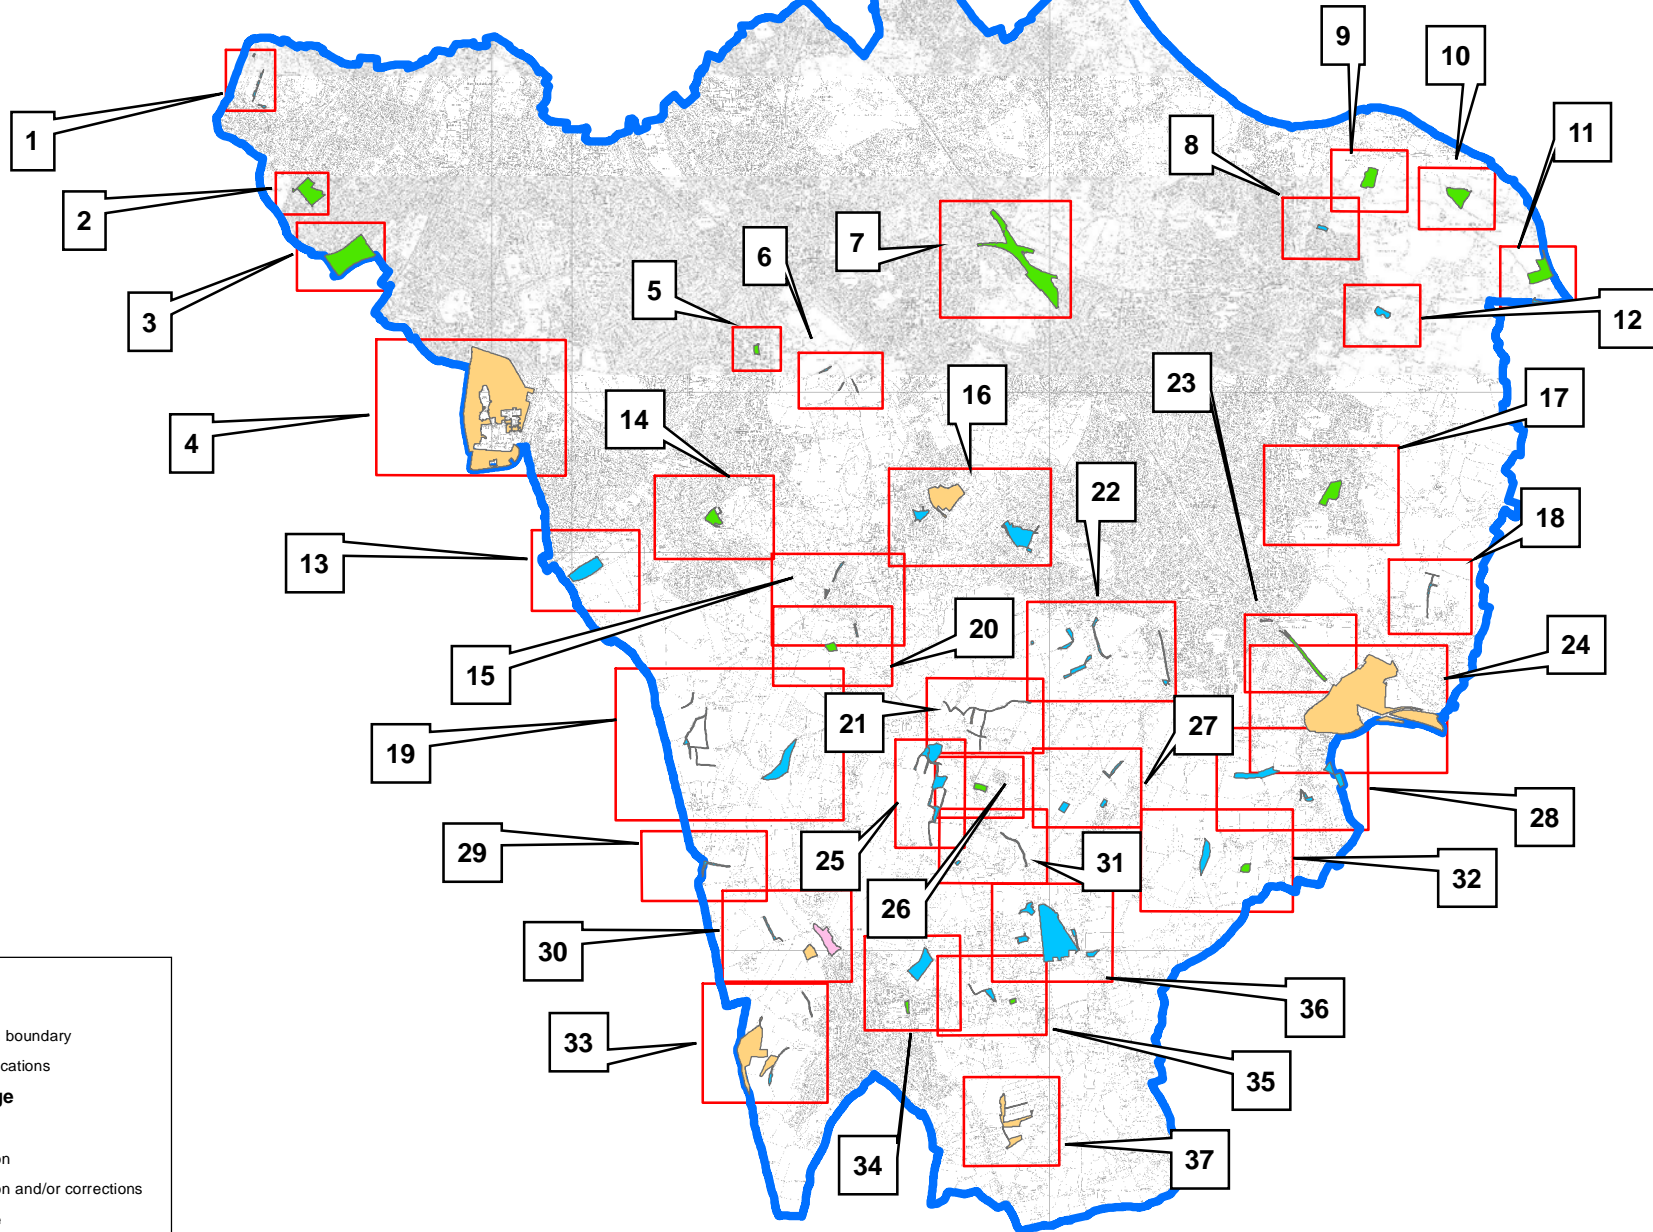

Proposed Changes to Sites of Importance for Nature Conservation Designations

Key to Pages

Legend

Borough boundary

Page Locations

Basic Change

New

Extension

Extension and/or corrections

Upgrade

Proposed Changes to Sites of Importance for Nature Conservation Designations

Key to Pages - North of Borough

Legend

- Borough boundary
- Page Locations
- Basic Change**
- New
- Extension
- Extension and/or corrections
- Upgrade

Proposed Changes to Sites of Importance for Nature Conservation Designations

Key to Pages - South of Borough

Legend

-  Borough boundary
-  Page Locations
- Basic Change**
-  New
-  Extension
-  Extension and/or corrections
-  Upgrade