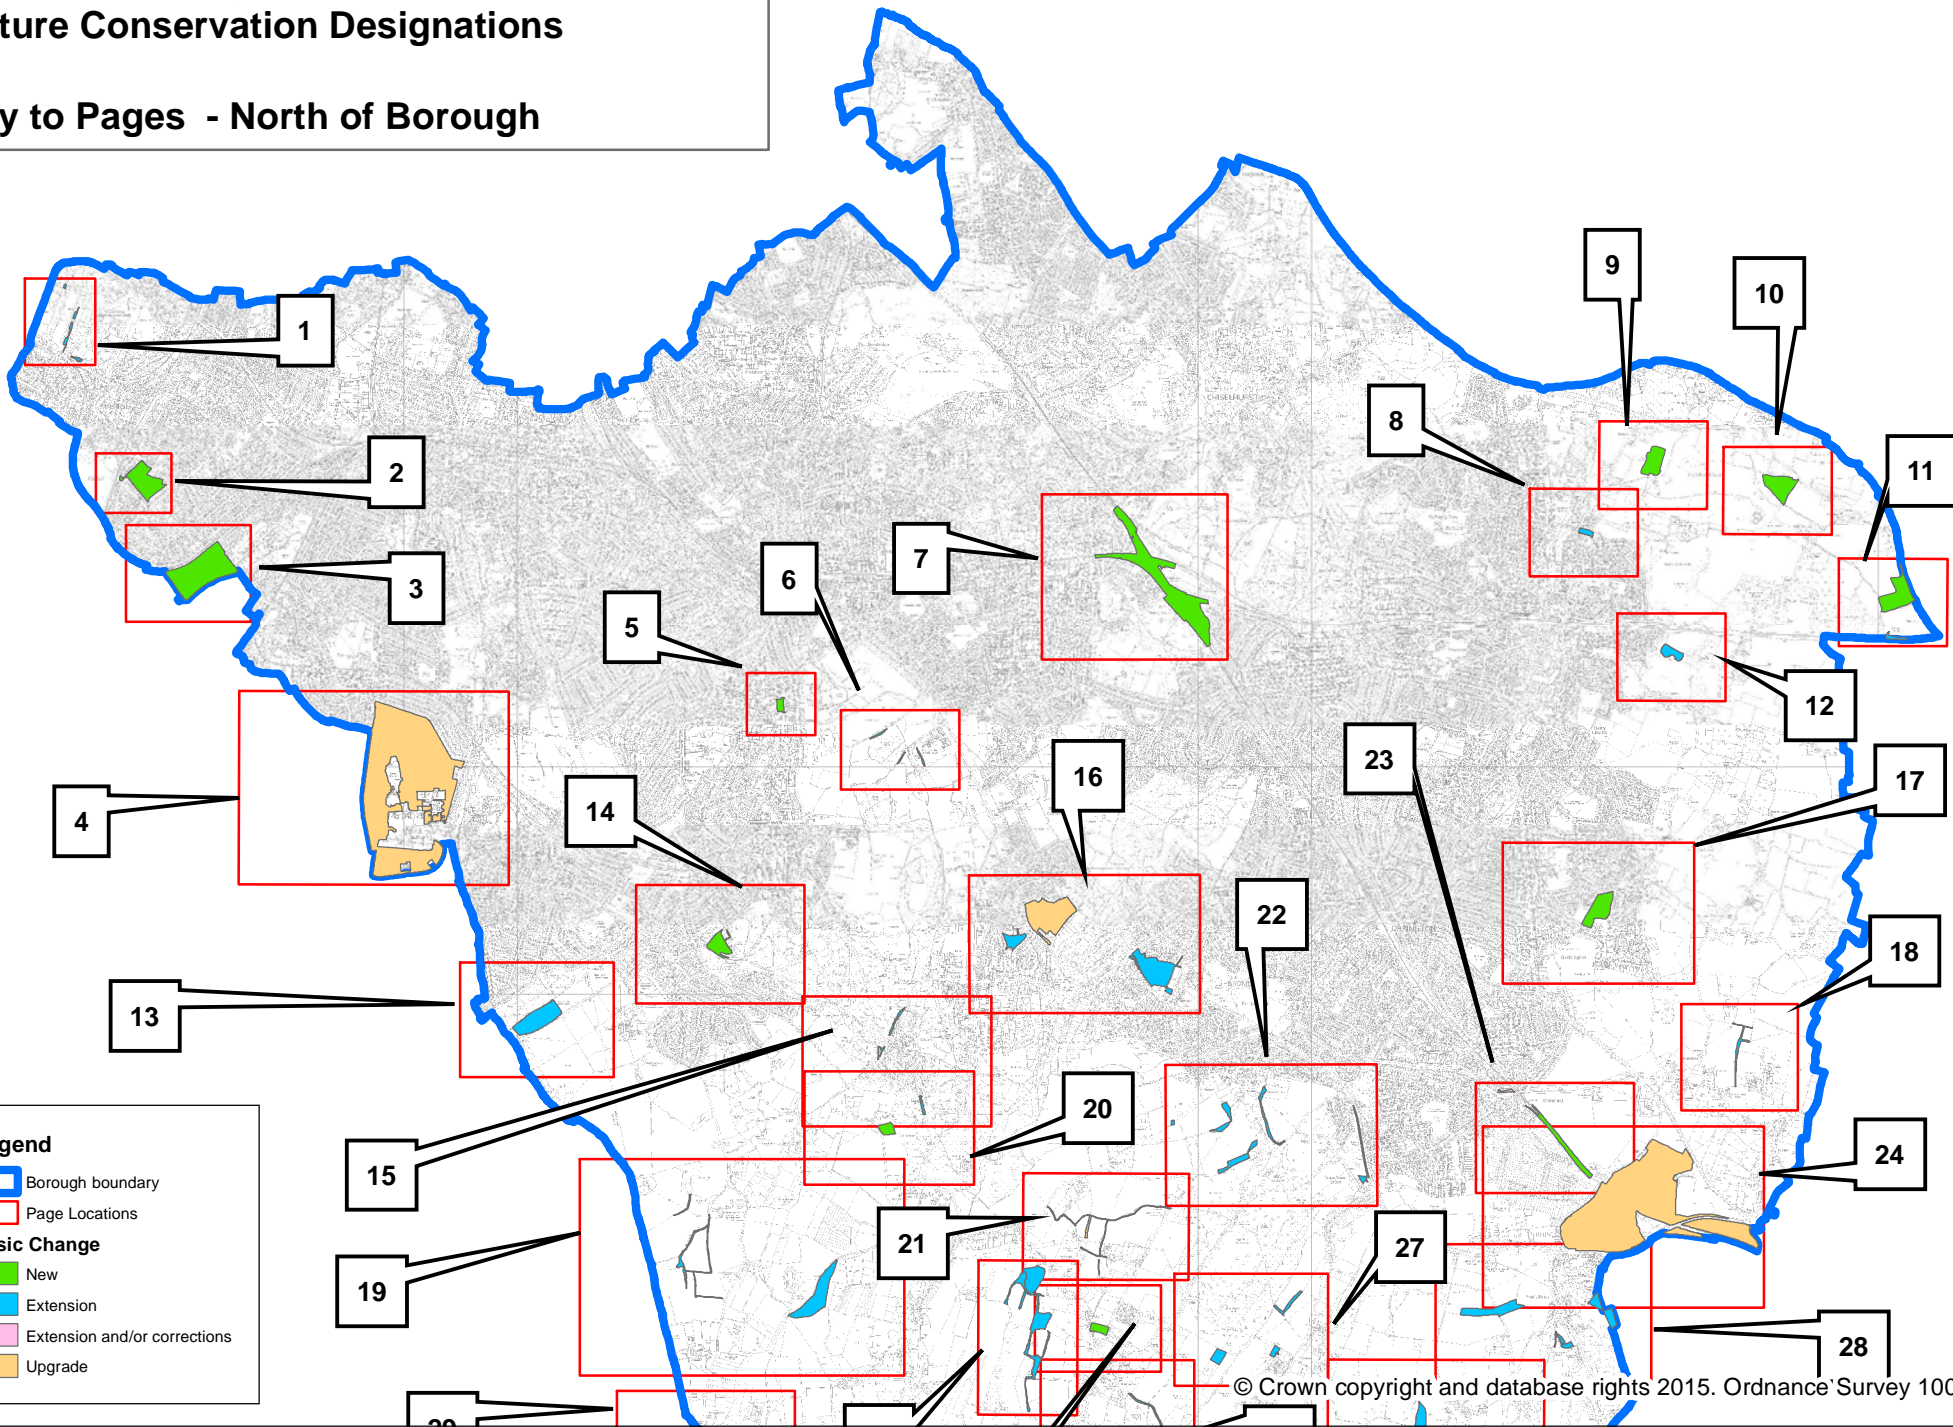

Proposed Changes to Sites of Importance for Nature Conservation Designations

Key to Pages

Legend

Borough boundary

Page Locations

Basic Change

New

Extension

Extension and/or corrections

Upgrade

Proposed Changes to Sites of Importance for Nature Conservation Designations

Key to Pages - North of Borough

Legend

- Borough boundary
- Page Locations
- Basic Change**
- New
- Extension
- Extension and/or corrections
- Upgrade

Proposed Changes to Sites of Importance for Nature Conservation Designations

Key to Pages - South of Borough

Legend

-  Borough boundary
-  Page Locations
- Basic Change**
-  New
-  Extension
-  Extension and/or corrections
-  Upgrade